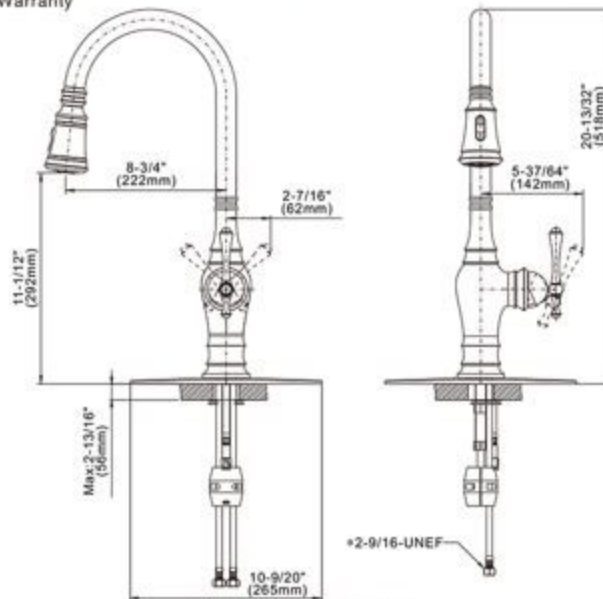

Primy

Kitchen

A beautiful home starts here.

FAUCET DESCRIPTION

- Constructed by solid stainless steel high grade 304 for maximum durability
- Lead-Free all-metal body and handle
- Drip-free ceramic disc cartridge
- Single-Lever design for effortless temperature & flow control
- High-Arch spout provides height and reach to fill or clean large pots
- Smooth pulldown system offers easy operation, easy movement and secure docking
- Pull out wand with 70° braided hose and 360° rotating spray head reach for complete sink access
- Dual-function spray head easy for cleaning or rinsing
- High performance / low flow Neoperl aerator with easy-clean rubber nozzles
- Flow is limited to 1.8 gpm (6.8 L/min) at 60 psi
- Flexible supply hoses included
- Easy quick connector installation
- Operates with less than 5 lbs. of force
- Built-in backflow protection system consists of two independent check valves
- Superior anti-corrosion brush matt finish
- ADA for single lever handle
- Codes applicable: ASME A112.18.1/CSA B125.1, NSF/ANSI 61
- Limited Lifetime Warranty

Specification

ZURI-1

Stainless Steel Pull-down Kitchen Faucet

Models: F2125

NOTE: THIS FAUCET IS DESIGNED TO BE INSTALLED THRU 1 OR 3 HOLES, 1-1/2" (38mm) MIN. DIA.

CRITICAL DIMENSIONS

(DO NOT SCALE)

Rev. 1/18